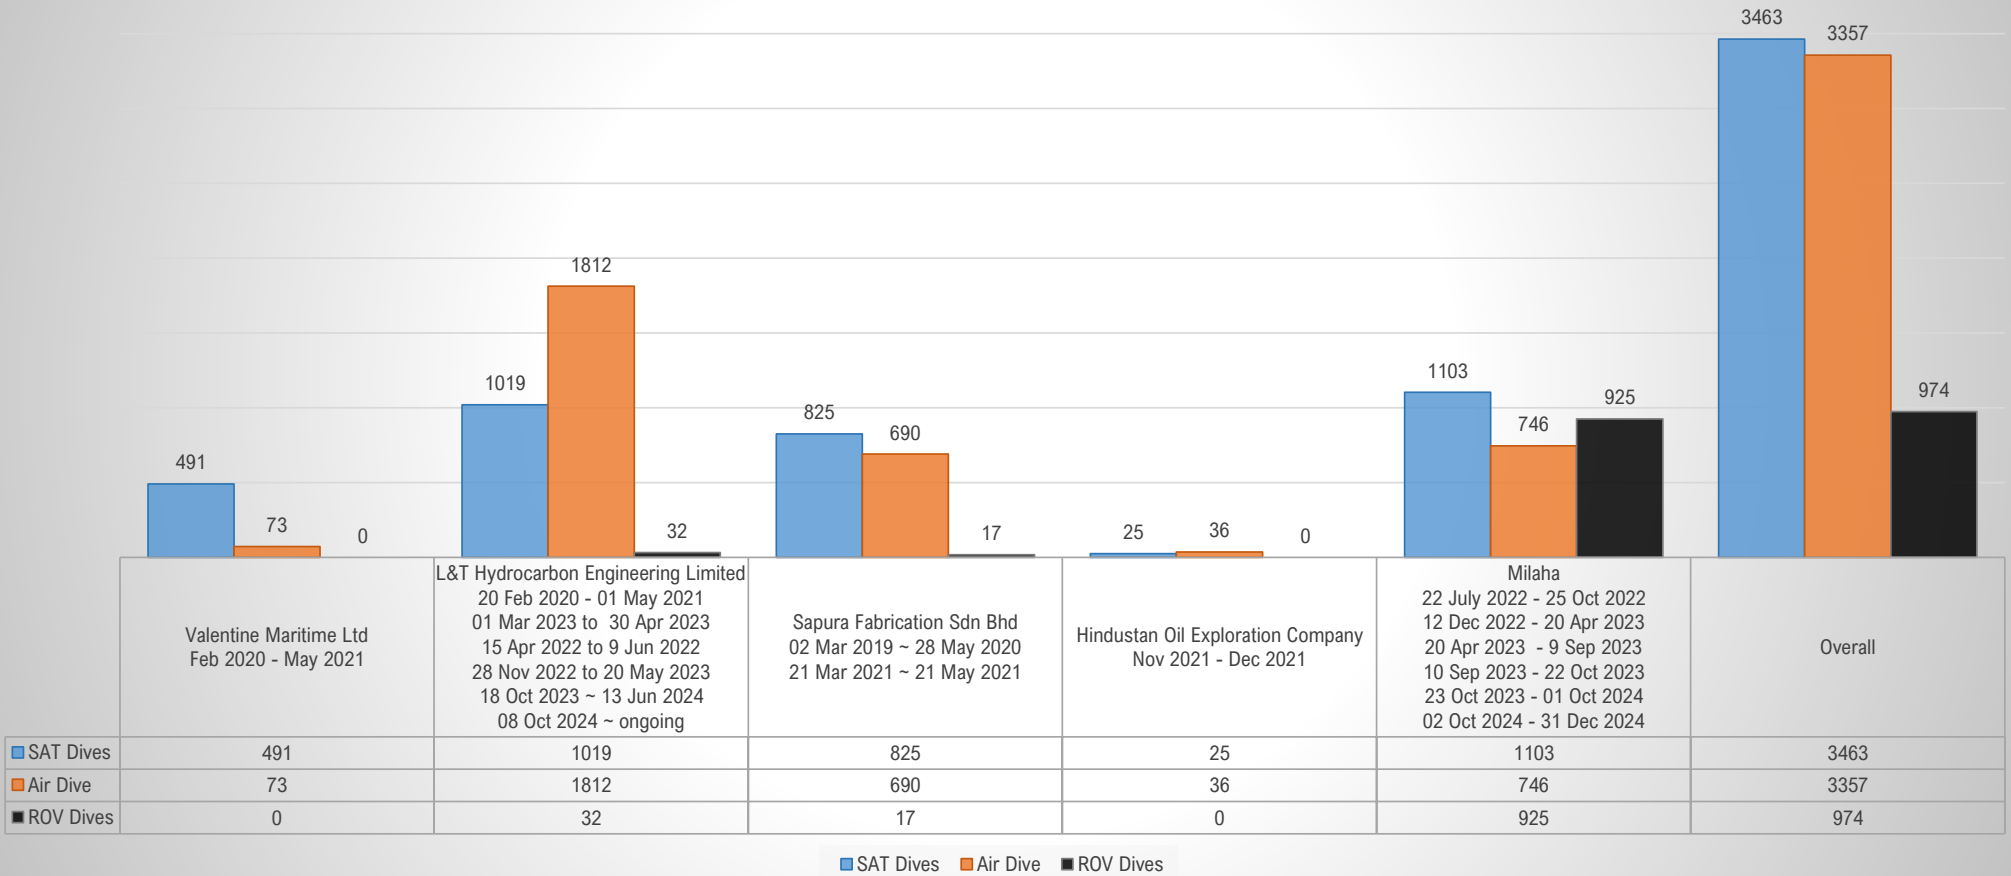

# POSH SUBSEA DIVE TRACK RECORD

Updated on Jan 2025