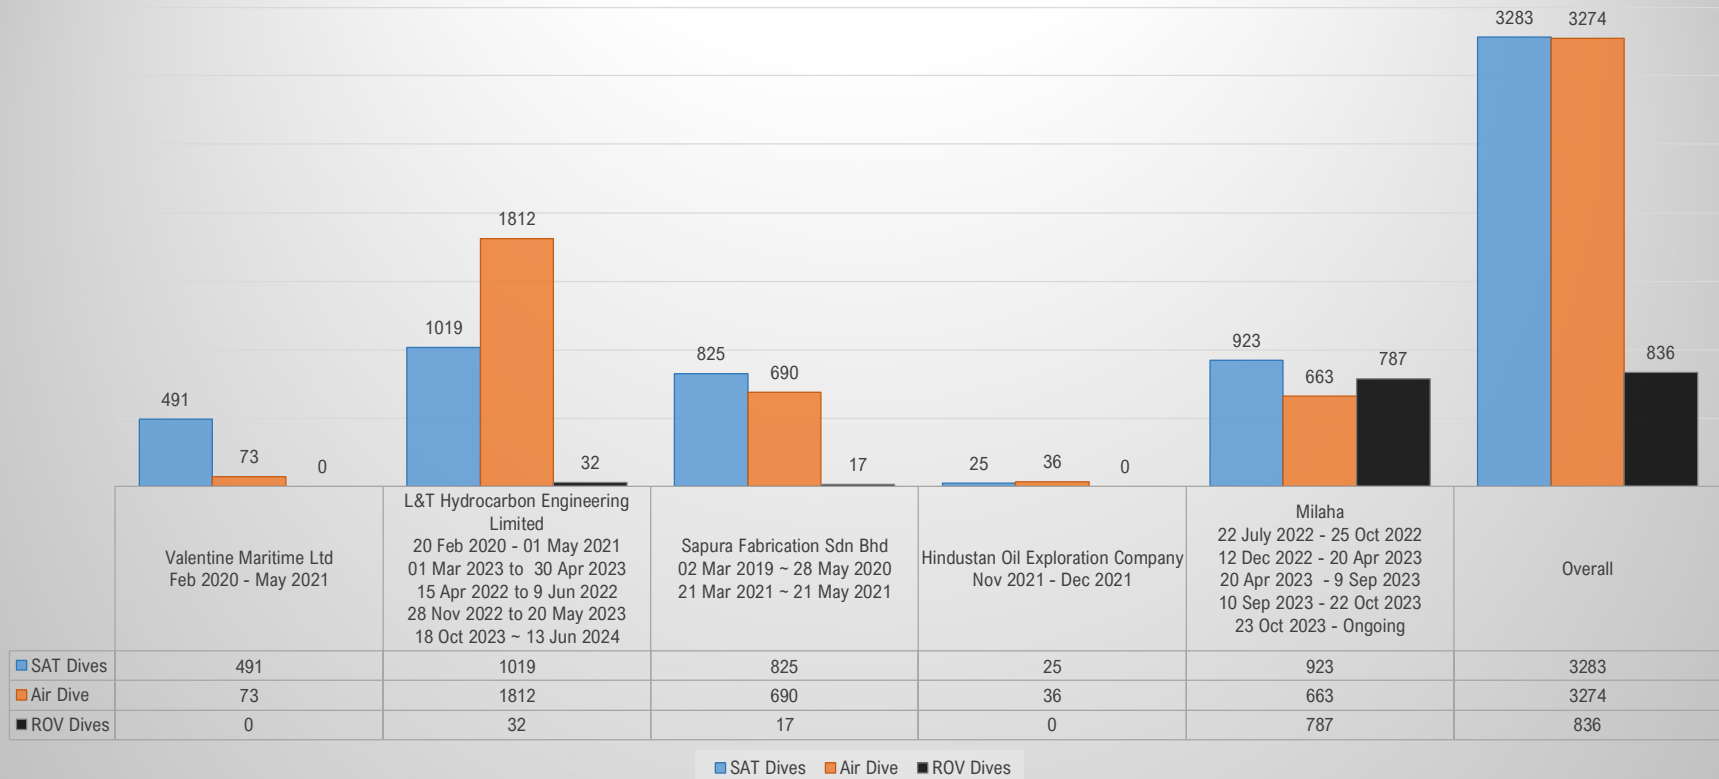

POSH SUBSEA DIVE TRACK RECORD

Updated on Aug 2024