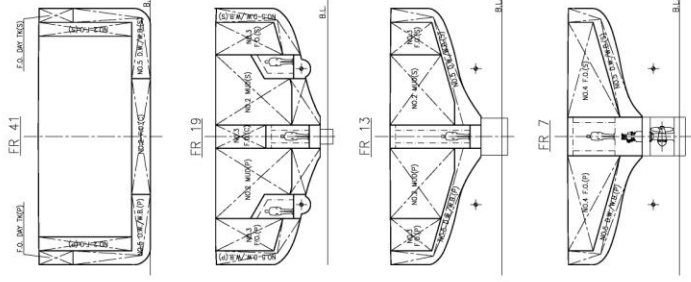

FRONT VIEW

PRINCIPAL PARTICULARS

LENGTH OA	71.50m
LENGTH BP	61.20m
BEAM MLD.	16.60m
DEPTH MLD.	7.20m
DRAFT DESIGNED	4.50m
DRAFT SCANTLING	5.90m
COMPLEMENT	40 MEN
CARGO DK. LOADING	107M³ FR-5-23 57M³ FR23-56