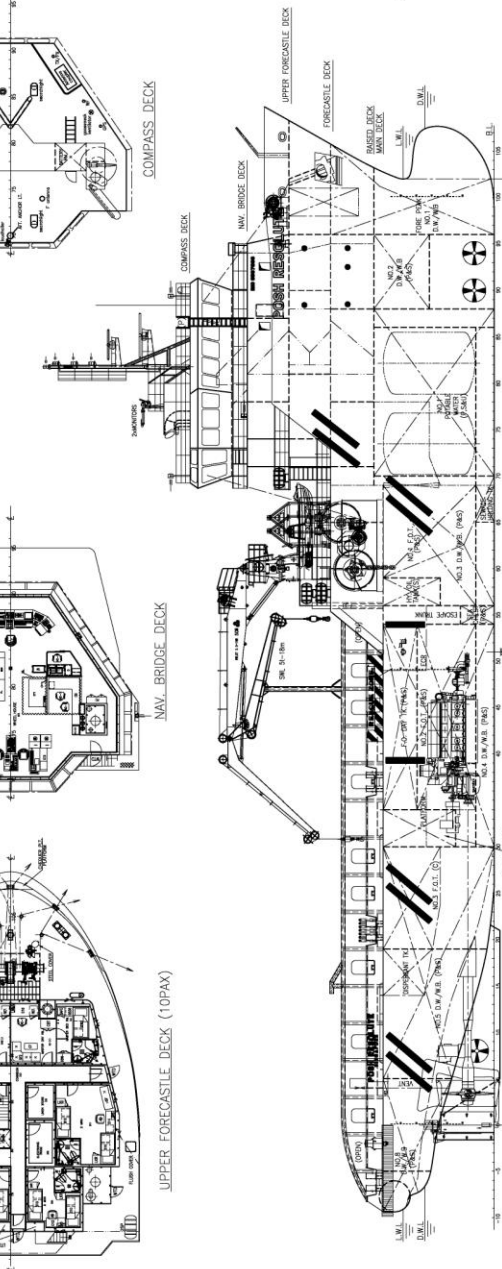

UPPER FORECASTLE DECK (10PAX)

NAV. BRIDGE DECK

COMPASS DECK

OUTBOARD PROFILE