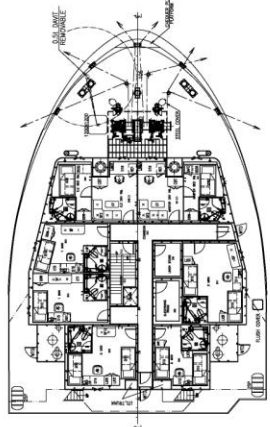

NAV. BRIDGE DECK

UPPER FORECASTLE DECK (10PAX)