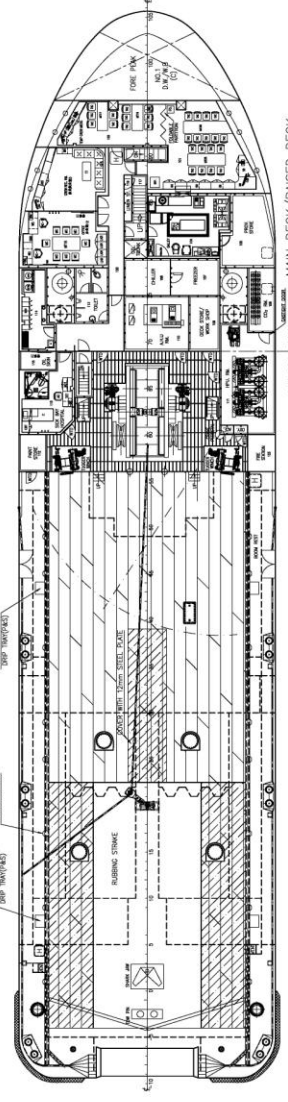

OUTBOARD PROFILE

MAIN DECK/RAISED DECK