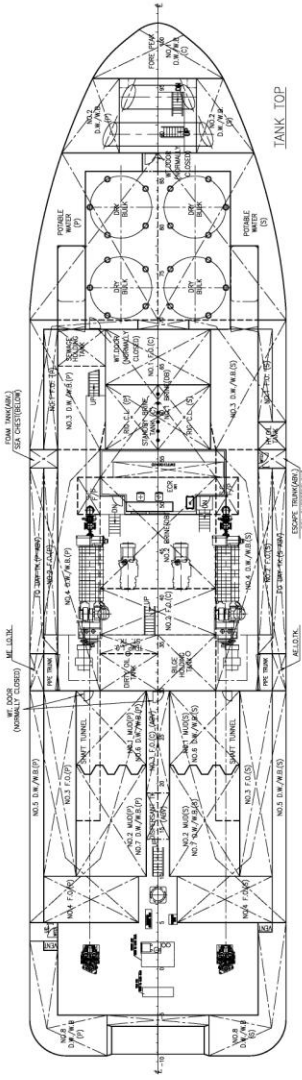

MAIN DECK/RAISED DECK

TANK TOP

PRINCIPAL PARTICULARS

LENGTH OA	71.50m
LENGTH BP	61.20m
BEAM MLD.	16.60m
DEPTH MLD.	7.20m
DRAFT DESIGNED	4.50m
DRAFT SCANTLING	5.90m
COMPLEMENT	40 MEN
CARGO DK. LOADING	107M³ FR-5-23 57M³ FR23-56