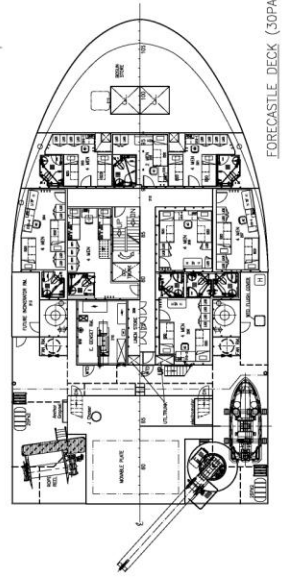

FRONT VIEW

FORECASTLE DECK (30PAX)