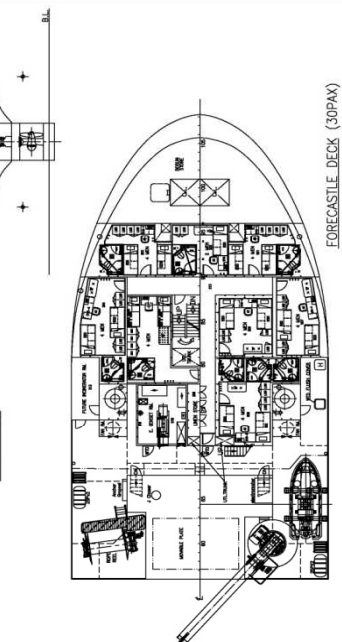

PRINCIPAL PARTICULARS

LENGTH O.A.	71.50m
LENGTH B.P.	61.20m
BEAM M.D.	16.60m
DEPTH M.D.	7.20m
DRAFT DESIGNED	4.50m
DRAFT SCANTLING	5.90m
COMPLEMENT	40 MEN
CARGO D.K. LOADING	107/M³ FR-5-23
	57/M³ FR23-56