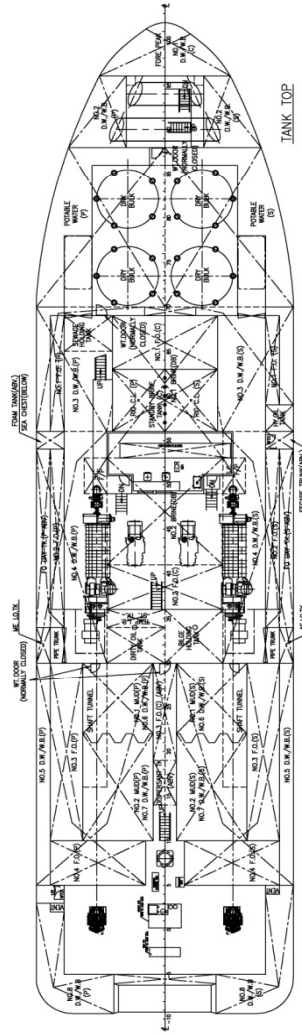

CLASS: ABS A1 OFFSHORE SUPPORT VESSEL,
TOWING VESSEL, FIRE FIGHTING CLASS 1
* AMS * ACCU * DPS-2, ES2020