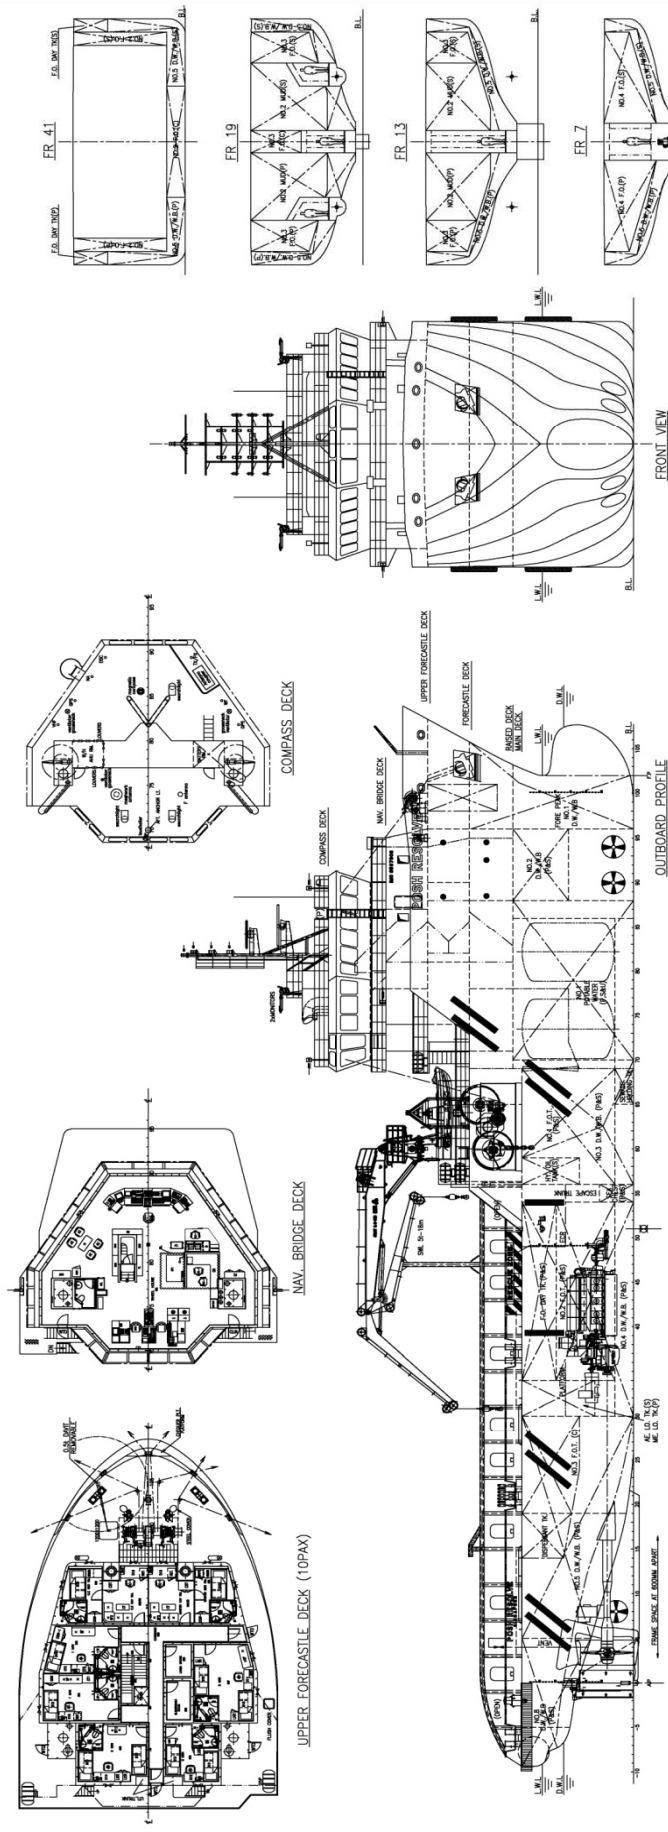

PRINCIPAL PARTICULARS

LENGTH O.A.	71.50m
LENGTH B.P.	61.20m
BEAM M.D.	16.60m
DEPTH M.D.	7.20m
DRAFT DESIGNED	4.50m
DRAFT SCANTLING	5.90m
COMPLEMENT	40 MEN
CARGO D.K. LOADING	107/M³ FR-5-23
	57/M³ FR23-56