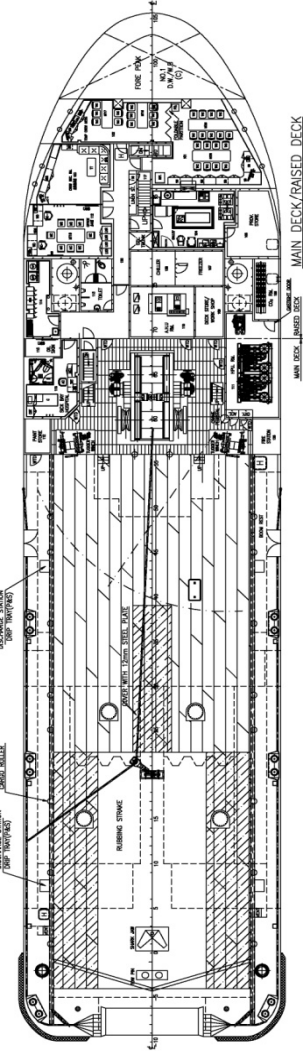

CLASS: ABS A1 OFFSHORE SUPPORT VESSEL,
TOWING VESSEL, FIRE FIGHTING CLASS 1
* AMS * ACCU * DPS-2, ES2020